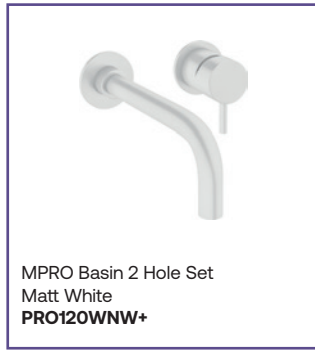

MPRO Basin 3 Hole Set
Matt White
PRO135DNW+

MPRO Basin 2 Hole Set
Matt White
PRO120WNW+