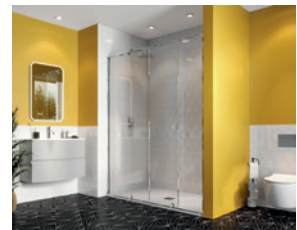

Svelte Single Sliding Door 1400
Chrome
SSLSC1400