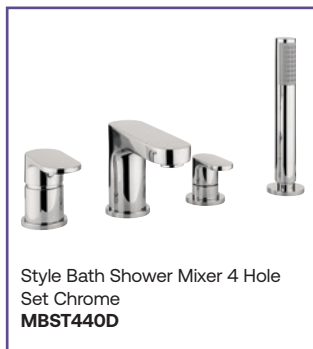

Burlington 14

Clearwater 17

Britton 18

MPRO Tall Basin Monobloc
Matt White
PRO112DNW+

MPRO Basin 2 Hole Set
Matt White
PRO120WNW+

MPRO Basin 3 Hole Set
Matt White
PRO135DNW+

MPRO Freestanding Bath Shower
Mixer (hose not included) Matt
White **PRO416FW+**