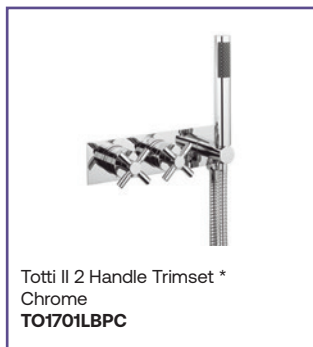

MPRO 2 Handle Trimset *
Brushed Brass
PRO1711LBPF

MPRO 3 Handle Trimset *
Matt Black
PRO2001LBPM

MPRO 3 Handle Trimset *
Matt White
PRO3001LBPW

Totti II 2 Handle Trimset *
Chrome
TO1000LBPC

Totti II 2 Handle Trimset *
Chrome
TO1701LBPC

Totti II 3 Handle Trimset *
Chrome
TO2000LBPC

* Requires thermostatic shower valve, must be purchased separately

Please visit crosswater.co.uk for full product information.

Totti II 3 Handle Trimset *
Chrome
TO2001LBPC