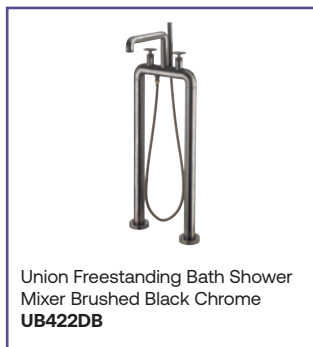

Union Basin 3 Hole Set
Chrome
UB130WNC

Union Basin 3 Hole Set
Brushed Black Chrome
UB135DNB

Union Basin 3 Hole Set
Chrome / Red
UB135DNC_RLV

Union Basin 3 Hole Set
Brushed Nickel
UB135DNL_LV

Union Basin 3 Hole Set
Union Brass
UB135DNU