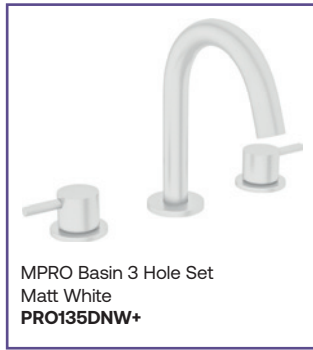

Burlington 14

Clearwater 17

Britton 18

MPRO Tall Basin Monobloc
Matt White
PRO112DNW+

MPRO Basin 2 Hole Set
Matt White
PRO120WNW+

MPRO Basin 3 Hole Set
Matt White
PRO135DNW+

MPRO Freestanding Bath Shower
Mixer (hose not included) Matt
White **PRO416FW+**