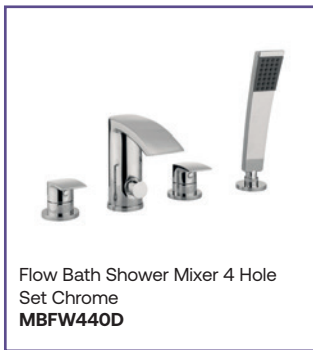

Burlington 14

Clearwater 17

Britton 18

MPRO Tall Basin Monobloc
Matt White
PRO112DNW+

MPRO Basin 2 Hole Set
Matt White
PRO120WNW+

MPRO Basin 3 Hole Set
Matt White
PRO135DNW+

MPRO Freestanding Bath Shower
Mixer (hose not included) Matt
White **PRO416FW+**