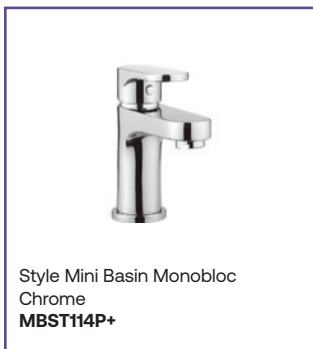

Burlington 14

Clearwater 17

Britton 18

MPRO Tall Basin Monobloc
Matt White
PRO112DNW+

MPRO Basin 2 Hole Set
Matt White
PRO120WNW+

MPRO Basin 3 Hole Set
Matt White
PRO135DNW+

MPRO Freestanding Bath Shower
Mixer (hose not included) Matt
White **PRO416FW+**