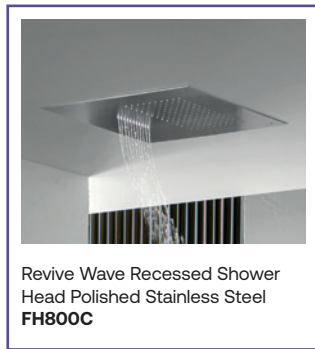

Union Multifunction Shower
Chrome / Red
RM650WC_RLV

Union Multifunction Shower
Unlacquered Brass
RM650WUB

Union Wall Outlet, Handset &
Hose Brushed Black Chrome
UB963B

Union Wall Outlet, Handset &
Hose Unlacquered Brass
UB963UB

* Requires thermostatic shower valve, must be purchased separately. ** Must be installed with a Crossbox Universal Box

Please visit crosswater.co.uk for full product information.

Wire Basket Triple
Chrome
AV12+