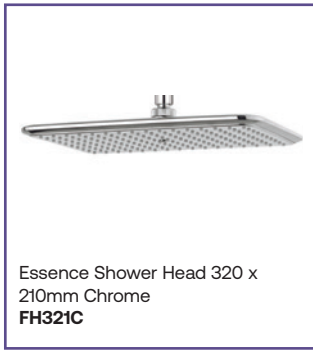

Union Multifunction Shower
Chrome / Red
RM650WC_RLV

Union Multifunction Shower
Unlacquered Brass
RM650WUB

Union Wall Outlet, Handset &
Hose Brushed Black Chrome
UB963B

Union Wall Outlet, Handset &
Hose Unlacquered Brass
UB963UB

* Requires thermostatic shower valve, must be purchased separately. ** Must be installed with a Crossbox Universal Box

Please visit crosswater.co.uk for full product information.

Wire Basket Triple
Chrome
AV12+