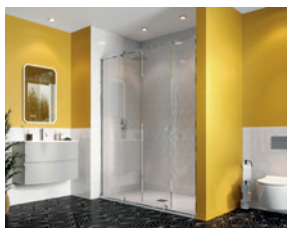

Svelte Single Sliding Door 1700
Chrome
SSLSC1700