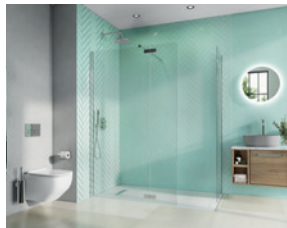

Design 8 Hinged Door 700
Chrome
DHDESC0700+

Design 8 Two Sided Walk In 1700
Chrome
DWDSC1700+

Design 8 Easy Access Walk In
1700 Chrome
DWQSC1700+

Infinity Hinged Door 800
Chrome
IHDSC0800+

Infinity Walk In with Hinged
Deflector 1435 Chrome
IWESC1450