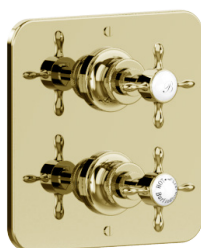

Pairing beautifully with Guild accessories and brassware, the showering range is available in three stunning finishes. Available with both single or dual outlets, the Guild showering range is made for any shower layout, from a common single shower head to a multiple-component setup with a hand held shower.

3 FINISHES

Chrome

Gold

Brushed Nickel

SINGLE AND DUAL OUTLETS

MATCH WITH BURLINGTON WALK IN SHOWER ENCLOSURES
BURLINGTONBATHROOMS.COM