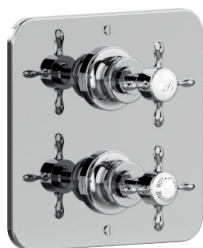

Pairing beautifully with Guild accessories and brassware, the showering range is available in three stunning finishes. Available with both single or dual outlets, the Guild showering range is made for any shower layout, from a common single shower head to a multiple-component setup with a hand held shower.

3 FINISHES

Chrome

Gold

Brushed Nickel

SINGLE AND DUAL OUTLETS

MATCH WITH BURLINGTON WALK IN SHOWER ENCLOSURES
BURLINGTONBATHROOMS.COM