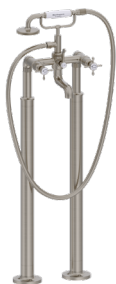

Bath Shower Mixer Wall Mounted

Width: 247 Length: 209 Height: 279

Chrome	GU422WC+	£678
Gold	GU422WG+	£794
Br. Nickel	GU422WL+	£794

Bath 3TH Wall Mounted

Width: 206 Length: 181 Height: 54

Chrome	GU330WNC	£488
Gold	GU330WNG	£538
Br. Nickel	GU330WNL	£538

Floorstanding Bath Shower Mixer

Width: 247 Length: 209 Height: 874

Chrome	GU422FC+	£998
Gold	GU422FG+	£1,198
Br. Nickel	GU422FL+	£1,198

FINISH THE LOOK WITH MATCHING BASIN
AND BATH WASTES AVAILABLE AT
BURLINGTONBATHROOMS.COM